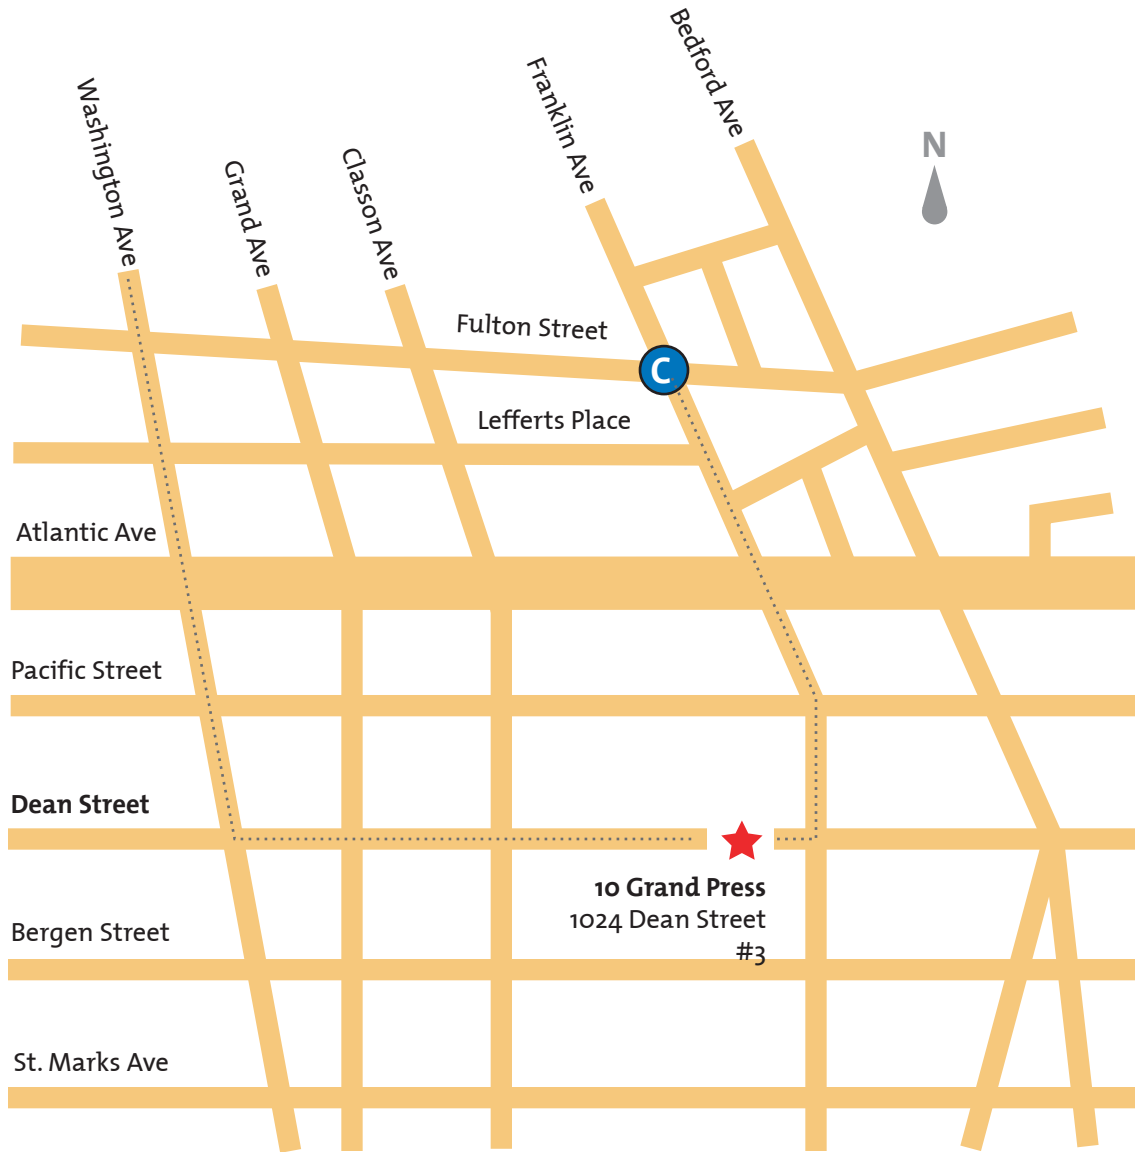

Directions to 10 Grand Press New York

By Subway

- Take Eight Ave Local C train to Brooklyn
- Get off at the Franklin Ave Station
- Walk down Franklin Ave towards Atlantic Ave.
- Continue walking to Dean St.
- Turn right to 1024 Dean St., #3

By Car (from NYC)

- Get onto I-278 W toward Triboro Br/Manhattan/Queens
- Take the Exit number 31 toward Wythe Ave/Kent Ave.
- Stay straight to go onto Williamsburg St.
- Turn RIGHT onto Flushing Ave.
- Turn LEFT onto Washington Ave.
- Turn LEFT onto Dean St.
- Street parking is available